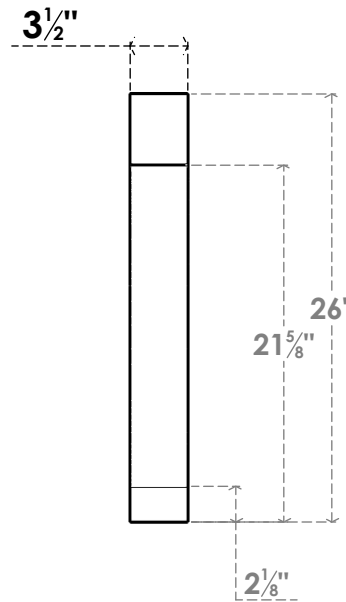

ITEM NUMBER: BRCPC035X18000X26000IMP

3 1/2"W X 18"D X 26"H IMPERIAL ARCHITECTURAL GRADE PVC CLOSED KNEE BRACE

SIDE PROFILE

FRONT PROFILE

ISOMETRIC

EKENA MILLWORK
2300 WEST MAIN ST.
CLARKSVILLE, TX 75426
TOLL FREE: 866-607-0453
WWW.EKENAMILLWORK.COM

NOTES

1. INSTALLATION TO BE COMPLETED IN ACCORDANCE WITH MANUFACTURER'S SPECIFICATIONS.
2. DRAWING MAY NOT BE TO SCALE
3. THIS DRAWING IS INTENDED FOR DESIGN AND PLANNING PURPOSES ONLY.
4. ALL INFORMATION CONTAINED HEREIN WAS CURRENT AT THE TIME OF DEVELOPMENT BUT MUST BE REVIEWED AND APPROVED BY THE PRODUCT MANUFACTURER TO BE CONSIDERED ACCURATE.
5. ARCHITECTURAL GRADE PVC PRODUCTS ARE MADE FROM EXPANDED CELLULAR PVC AND COME NATURALLY WHITE BUT MAY BE PAINTED