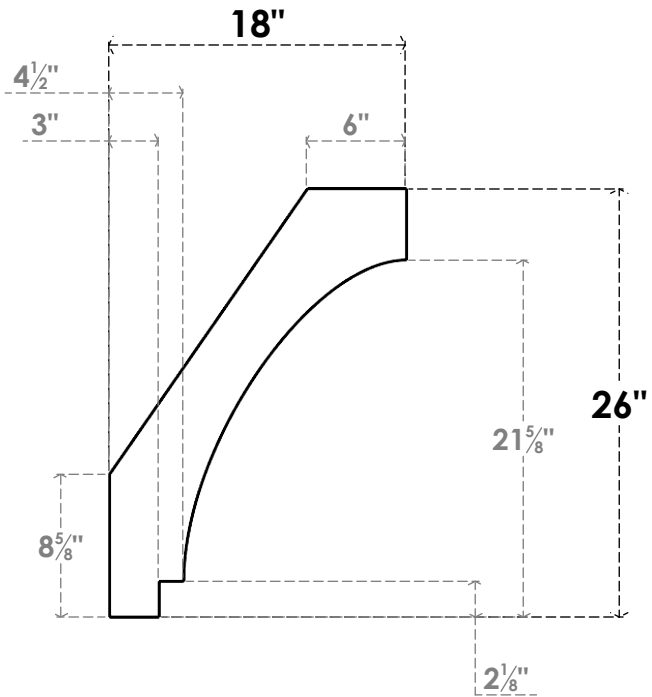

ITEM NUMBER: BRCPC035X18000X26000IMP

3 1/2"W X 18"D X 26"H IMPERIAL ARCHITECTURAL GRADE PVC CLOSED KNEE BRACE

SIDE PROFILE

FRONT PROFILE

ISOMETRIC

EKENA MILLWORK
2300 WEST MAIN ST.
CLARKSVILLE, TX 75426
TOLL FREE: 866-607-0453
WWW.EKENAMILLWORK.COM